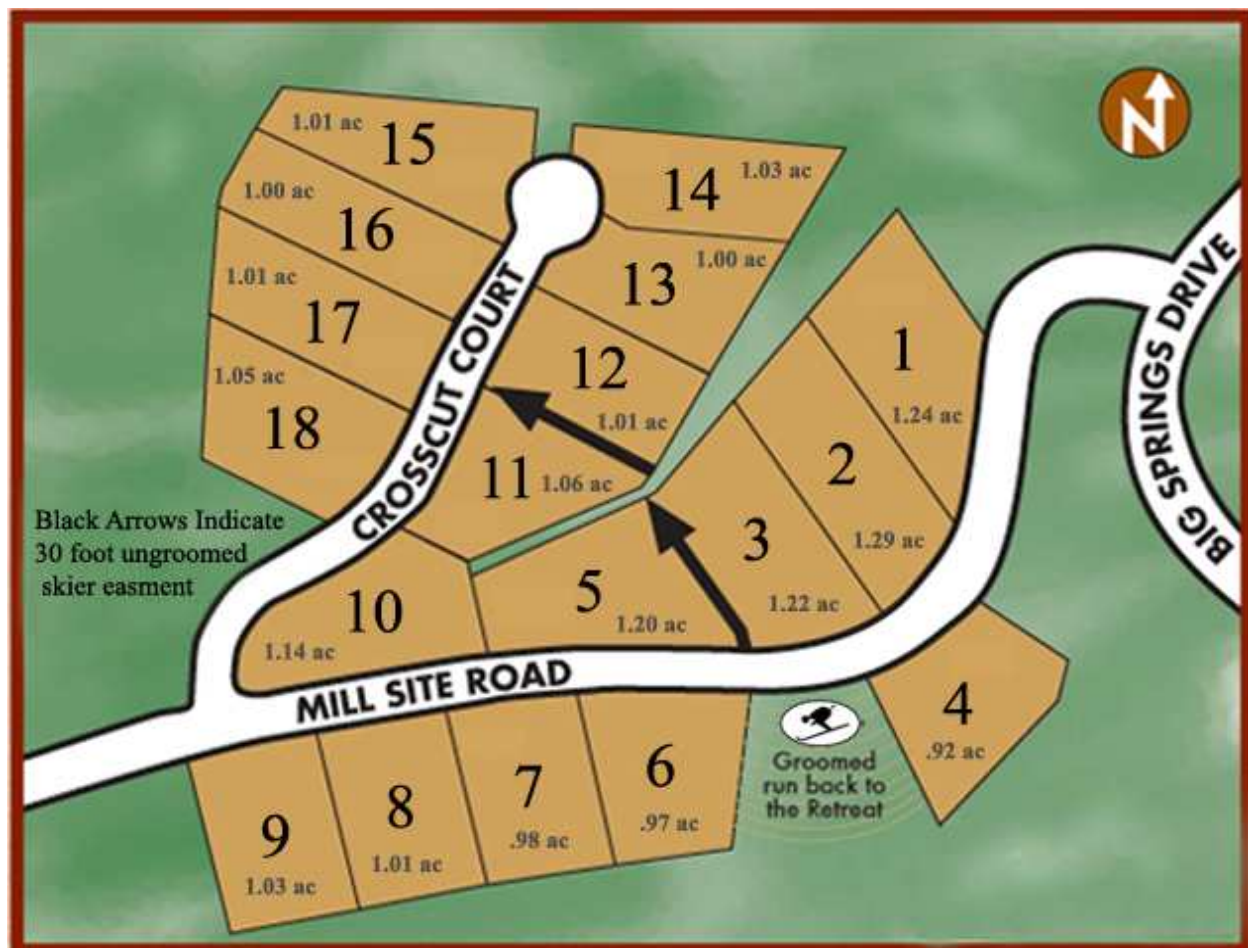

the *Retreat* AT NORTHSTAR™

The following Homesites are Featured by Sheridan Brokers Northstar Real Estate

Lot #	Acres	Price	Lot #	Acres	Price
2	1.29	\$1,250,000	9	1.03	\$1,150,000
3	1.22	\$1,150,000	10	1.14	\$1,150,000
6	.97	\$1,250,000	12	1.01	\$1,350,000
8	1.01	\$1,150,000	13	1.00	\$1,350,000